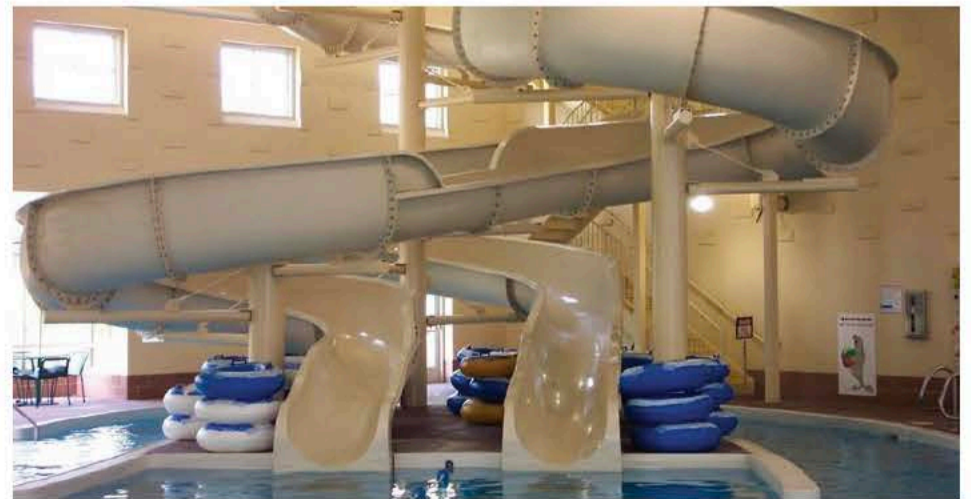

Briarwood

This custom home comes equipped with a spacious master bedroom and 2 sizable walk-in closets accompanied by a gorgeous ensuite master bath. Briarwood has 2 additional bedrooms, great room, dining room, morning breakfast nook compliments a large kitchen, adjacent laundry room with half bath and 3 car garage complete this home. An optional 308 sq ft second floor with full bath is available in this model as well.

The newly remodeled recreation center in Westlake offers full Olympic size pool with indoor waterslides and splash pads for the little ones. The rec center offers full fitness area, basketball and tennis courts inside as well as outside. The adjoining mile outdoor track, enormous public playground, baseball/softball/soccer fields and fishing pond offer year round activities for the whole family.