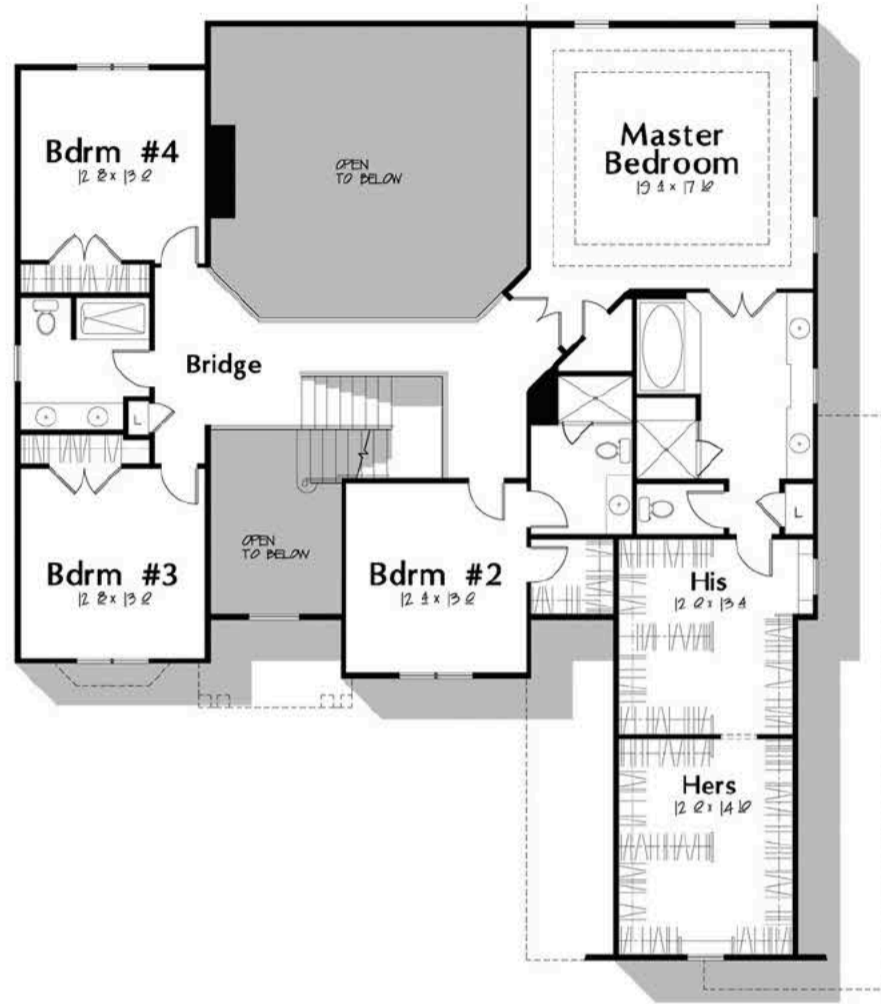

Second Floor